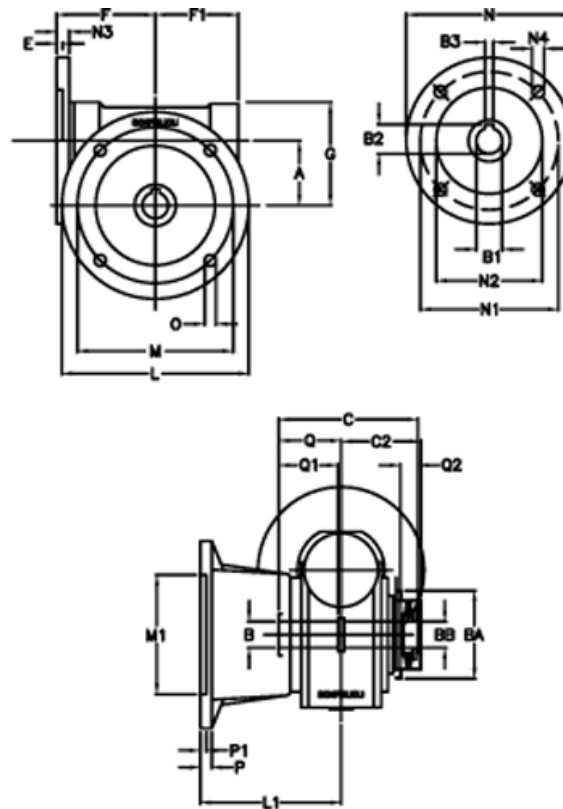

Data Sheet

Article number: 390204901462836

Description: Worm Gear with Torque Limiter
VF 49-L2-FA-14 P71B14

Measures

a = 49.5	C2 = 64	m = 90	P = 12
B = 25	Description = VF 49FA-xx-71B14	M1 = 70	P1 = 10
B1 E7 = 14	E = 3	N = 105	Q = 51.0
B2 = 16.3	F = 70	N1 = 85	Q1 = 41
B3 H9 = 5	F1 = 63	N2 = 70	Q2 = 15
BA = 63	g = 80	N3 = 10.5	
BB H7 = 14	L = 125	N4 = 6.5	
C = 105	L1 = 115	O = 10.5	